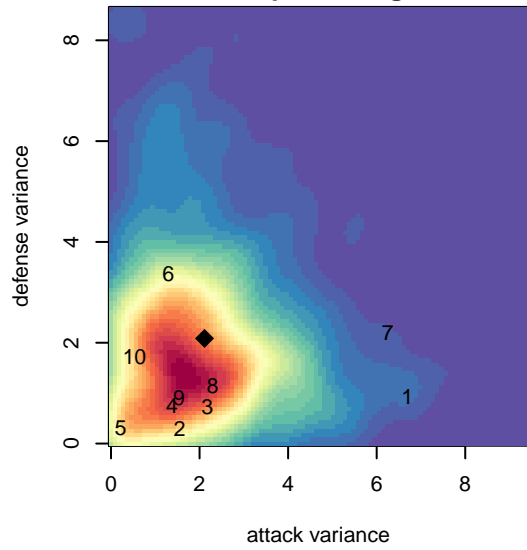

San Diego SC Academy Navy B03

San Diego SC
 San Diego, CAS
 B03 total strength=1699
 attack=30.69 defense=16.51

alt names used:
 San Diego SC B2003 Academy Navy
 SDSC B2003 ACADEMY NAVY (CAS)

Venues played:
 2016 FWRL CAS B03
 2016 Surf Cup Super Black U14

San Diego SC Academy Navy B03
 Dots are actual minus expected GF (blue circles) and GA (red triangles).
 Blue line is smoothed change in attack strength. Red is smoothed change in defense strength.

**attack and defense variance (black dot)
relative to other teams
and top 10 in region**

Performance relative to 13 month average

Distribution of opponents
 Red = Lose zone, Blue = Win zone, Green = Even
 Black line separates win/lose zones

lot. A=Neither has attack advantage, B=Opponent has both attack and defense advantage, C=Opponent has both attack and defense disadvantage, D=Both have