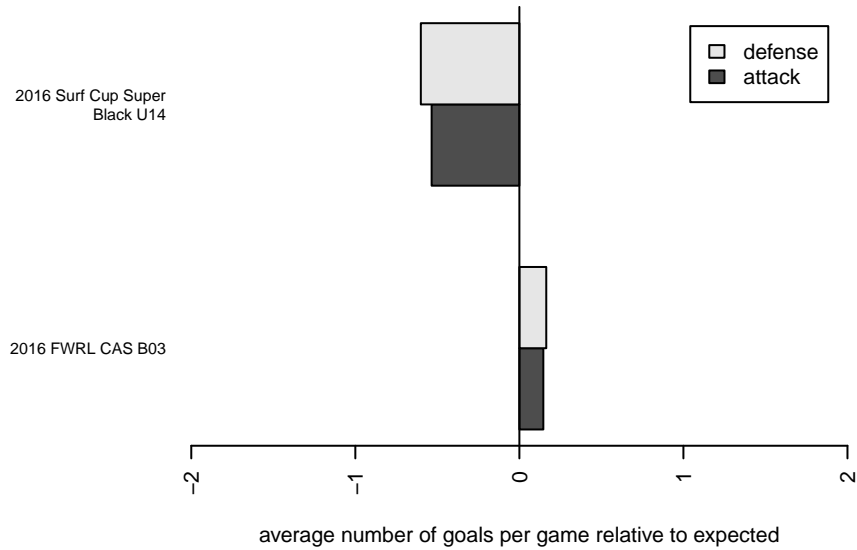

San Diego SC Academy Navy B03

San Diego SC
 San Diego, CAS
 B03 total strength=1699
 attack=30.69 defense=16.51

alt names used:
 San Diego SC B2003 Academy Navy
 SDSC B2003 ACADEMY NAVY (CAS)

Venues played:
 2016 FWRL CAS B03
 2016 Surf Cup Super Black U14

San Diego SC Academy Navy B03
 Dots are actual minus expected GF (blue circles) and GA (red triangles).
 Blue line is smoothed change in attack strength. Red is smoothed change in defense strength.

**attack and defense variance (black dot)
relative to other teams
and top 10 in region**

**attack and defense rating
relative to others at age
and all opponents in last 13 months**

**attack and defense rating
relative to others at age
and all opponents in last 13 months**

Performance relative to 13 month average

Performance relative to 13 month average

Distribution of opponents
 Red = Lose zone, Blue = Win zone, Green = Even
 Black line separates win/lose zones

lot. A=Neither has attack advantage, B=Opponent has both attack and defense advantage, C=Opponent has both attack and defense disadvantage, D=Both have