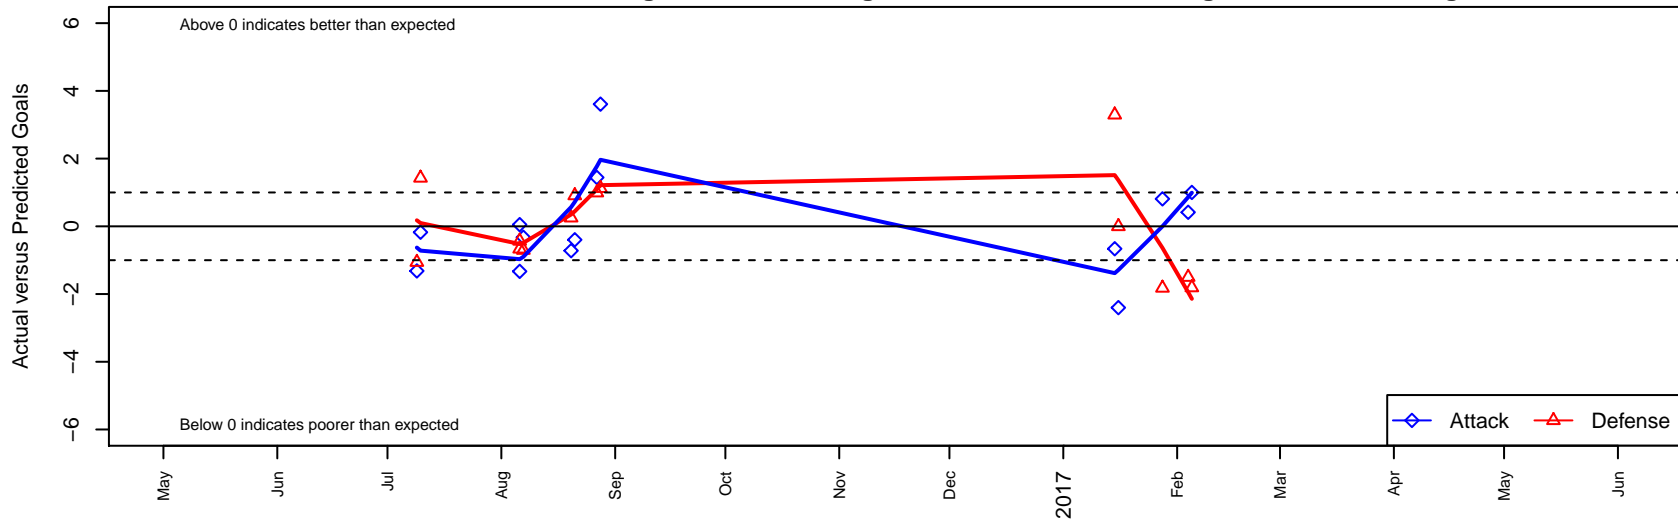

San Diego SC Academy Navy B03

San Diego SC
 San Diego, CAS
 B03 total strength=1699
 attack=30.69 defense=16.51

alt names used:
 San Diego SC B2003 Academy Navy
 SDSC B2003 ACADEMY NAVY (CAS)

Venues played:
 2016 FWRL CAS B03
 2016 Surf Cup Super Black U14

San Diego SC Academy Navy B03
 Dots are actual minus expected GF (blue circles) and GA (red triangles).
 Blue line is smoothed change in attack strength. Red is smoothed change in defense strength.

**attack and defense variance (black dot)
relative to other teams
and top 10 in region**

**attack and defense rating
relative to others at age
and all opponents in last 13 months**

**attack and defense rating
relative to others at age
and all opponents in last 13 months**

Performance relative to 13 month average

Performance relative to 13 month average

Distribution of opponents
 Red = Lose zone, Blue = Win zone, Green = Even
 Black line separates win/lose zones

lot. A=Neither has attack advantage, B=Opponent has both attack and defense advantage, C=Opponent has both attack and defense disadvantage, D=Both have